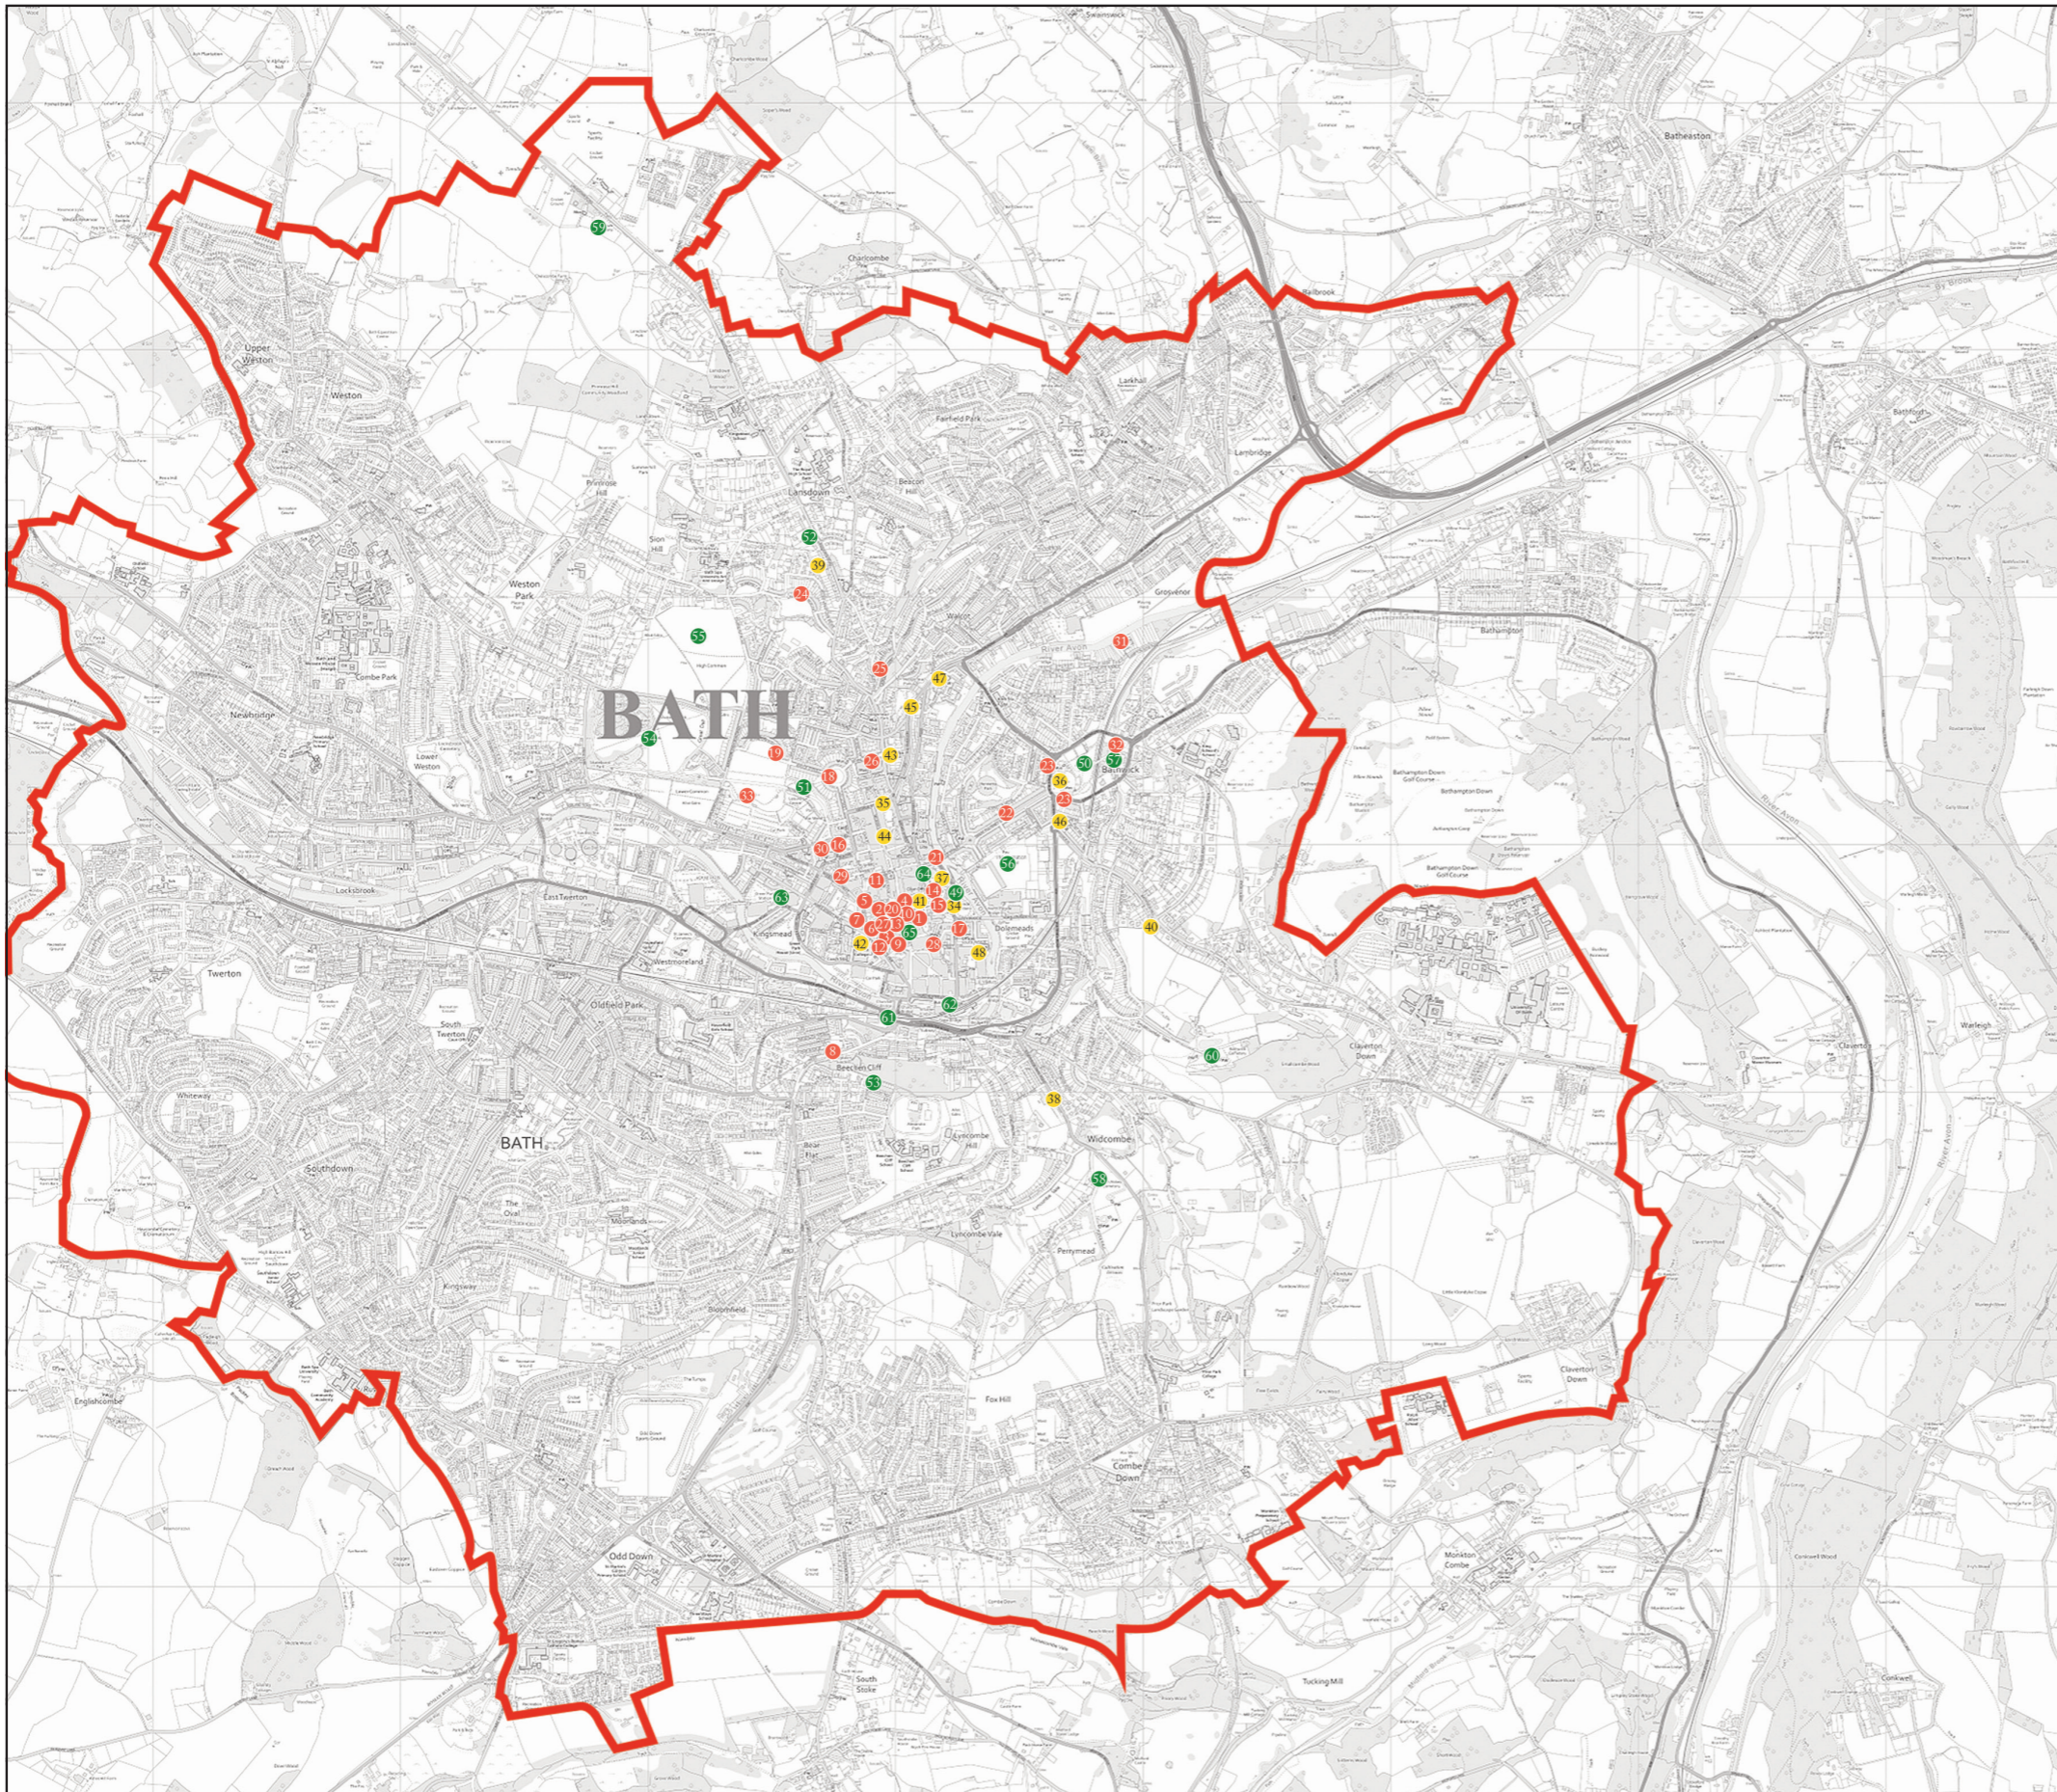

Nominated World Heritage Site
The Great Spas of Europe

11. City of Bath

- Recreational and therapeutic Spa landscape
- Urban ensemble of the Spa quarter
- Accommodation
- Springs

Scale 1:23000
 Paper size A3

Crown copyright and database rights 2017 Ordnance Survey 100023334. You are permitted to use this data solely to enable you to respond to, or interact with, the organisation that provided you with the data. You are not permitted to copy, sub-licence, distribute or sell any of this data to third parties in any form.

From the Ordnance Survey map Vector Map Local. Projected to OSGB 1936 British National Grid EPSG 27700. National grid lines at 1km intervals.

The Great Spas of Europe
11. City of Bath Principal Elements